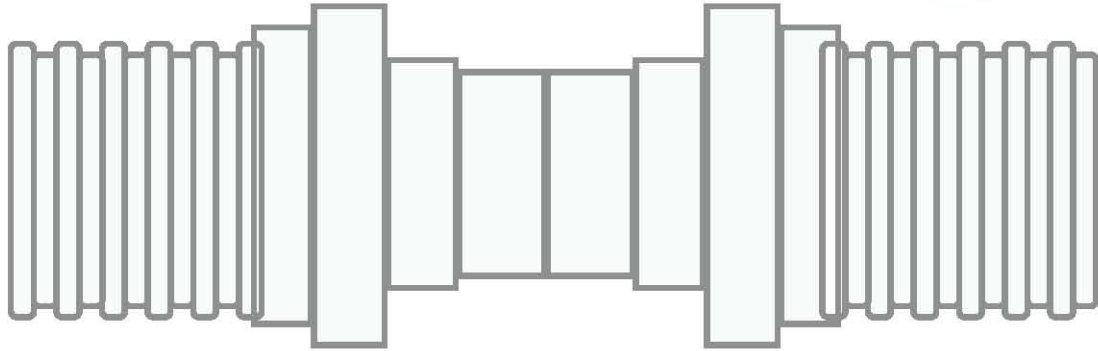

DOGS BONE

Multi Pipe Adaptor

**100 mm Corrugated to
90mm S/W Pipe Spigot**

**100 mm Corrugated to
90mm S/W Pipe Socket**

**100 mm DWV Pipe Spigot to
90mm S/W Pipe Spigot**

**100 mm DWV Pipe Spigot to
90mm S/W Pipe Socket**

**100 mm DWV Pipe Socket to
90mm S/W Pipe Spigot**

**100 mm DWV Pipe Socket to
90mm S/W Pipe Socket**

**100 mm DWV Pipe Socket to
100mm Corrugated Pipe**

**100 mm Corrugated to
100mm S/W Pipe Spigot**

PHOENIX
PLASTICS