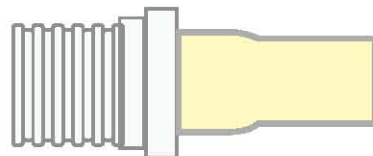

DOGS BONE

Multi Pipe Adaptor

**100 mm Corrugated to
90mm S/W Pipe Spigot**

**100 mm Corrugated to
90mm S/W Pipe Socket**

**100 mm DWV Pipe Spigot to
90mm S/W Pipe Spigot**

**100 mm DWV Pipe Spigot to
90mm S/W Pipe Socket**

**100 mm DWV Pipe Socket to
90mm S/W Pipe Spigot**

**100 mm DWV Pipe Socket to
90mm S/W Pipe Socket**

**100 mm DWV Pipe Socket to
100mm Corrugated Pipe**

**100 mm Corrugated to
100mm S/W Pipe Spigot**

PHOENIX
PLASTICS