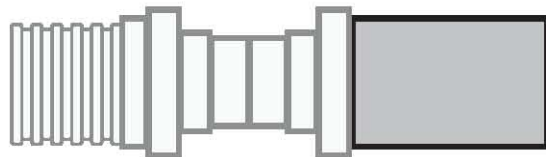

DOGS BONE

Multi Pipe Adaptor

**100 mm Corrugated to
90mm S/W Pipe Spigot**

**100 mm Corrugated to
90mm S/W Pipe Socket**

**100 mm DWV Pipe Spigot to
90mm S/W Pipe Spigot**

**100 mm DWV Pipe Spigot to
90mm S/W Pipe Socket**

**100 mm DWV Pipe Socket to
90mm S/W Pipe Spigot**

**100 mm DWV Pipe Socket to
90mm S/W Pipe Socket**

**100 mm DWV Pipe Socket to
100mm Corrugated Pipe**

**100 mm Corrugated to
100mm S/W Pipe Spigot**

PHOENIX
PLASTICS